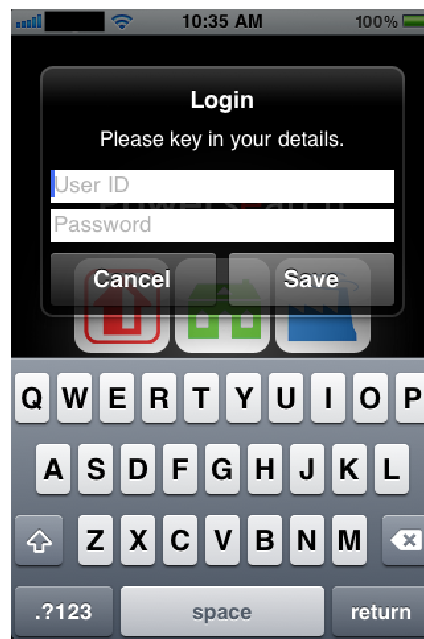

iPhone / iPad PowerSearch User Guide

After PowerSearch has fully loaded up, you will be brought to the home page as shown below; if not, you will be shown the 'Login' page for the first time; key in the 'User ID' and 'Password' then press 'Save'.

To return or display the 'Login' page again, simply press the 'Settings' icon indicated by a red arrow as shown below.

By pressing on the 'HDB', 'PTE' or 'IND' icon, you will be brought to the HDB residential, PTE residential or IND commercial search page respectively, as shown below. To increase the font size, press the '+' icon.